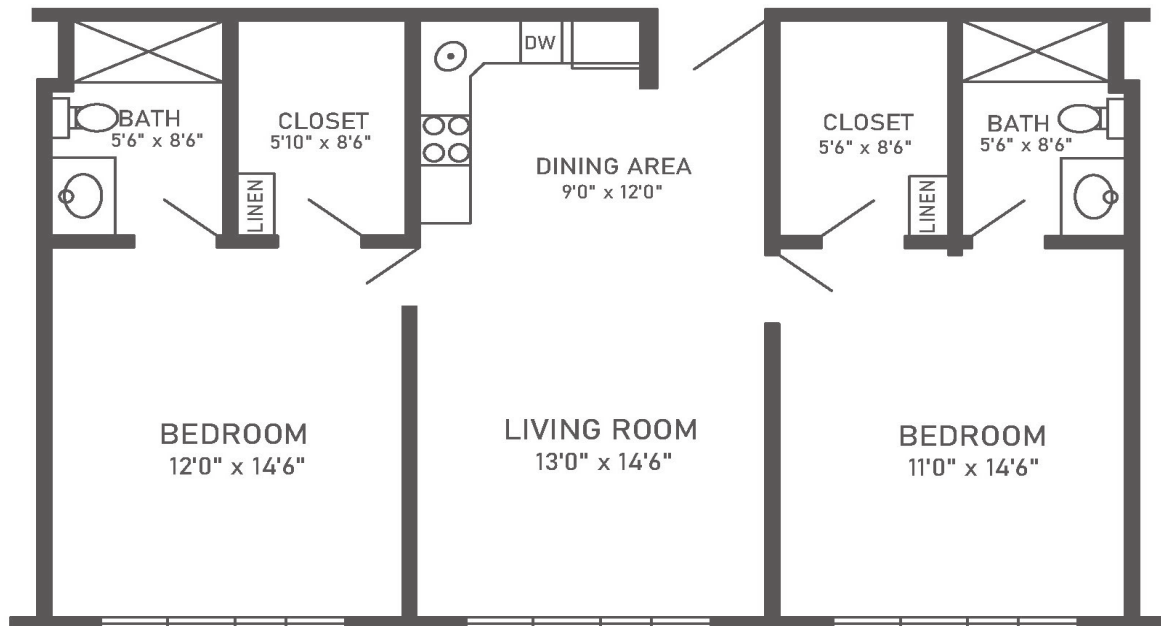

Buildings D & E
Two-Bedroom, Two-Bath

875 sq. ft.

Dimensions are approximate.

700 West Fabyan Parkway, Batavia, IL 60510 (630) 879-4100 CovLivingHolmstad.org

Covenant Living Communities & Services is a ministry of the Evangelical Covenant Church and does not discriminate pursuant to the federal Fair Housing Act. All faiths and beliefs are welcome.