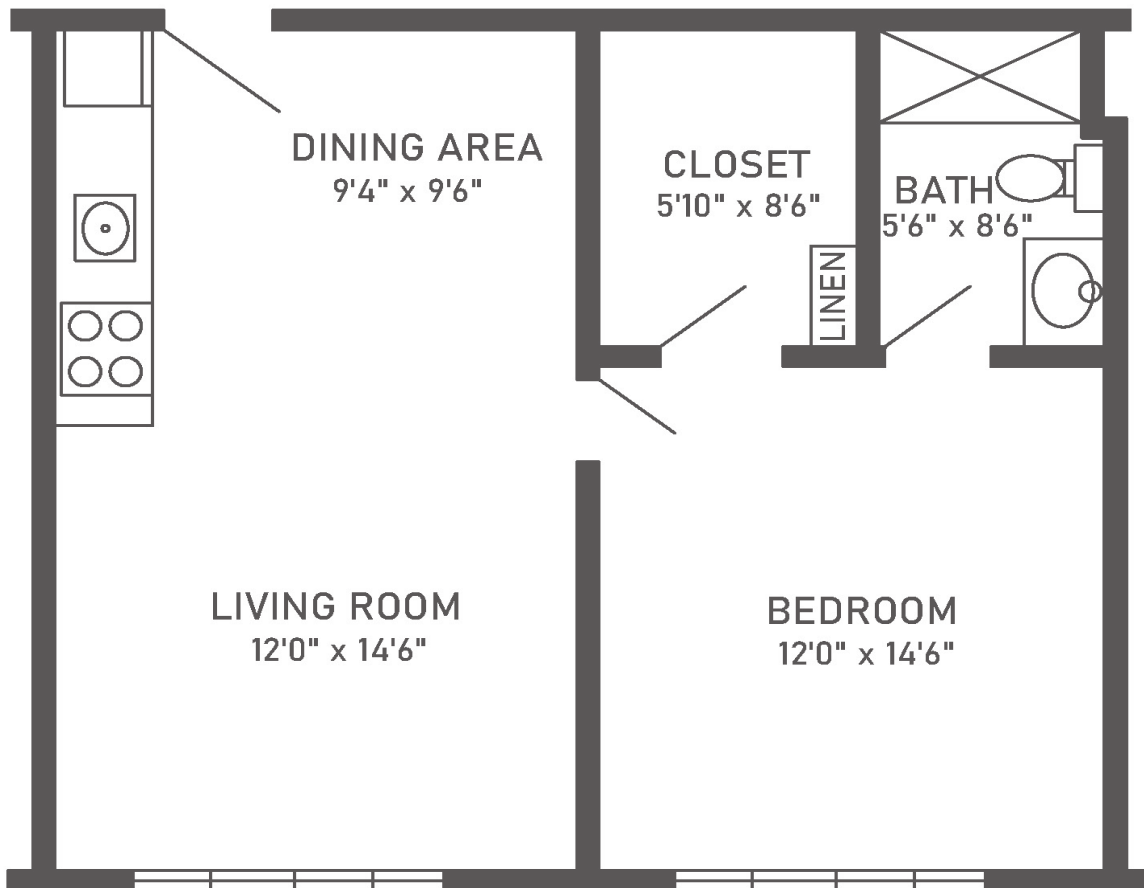

Buildings A & C  
One-Bedroom, One-Bath

610 sq. ft.

Dimensions are approximate.

700 West Fabyan Parkway, Batavia, IL 60510 (630) 879-4100 CovLivingHolmstad.org

Covenant Living Communities & Services is a ministry of the Evangelical Covenant Church and does not discriminate pursuant to the federal Fair Housing Act. All faiths and beliefs are welcome.